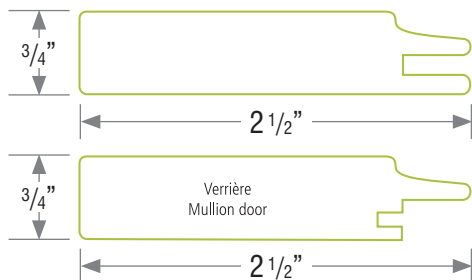

CONTEMPORARY ELEGANCE

NEXGEN™ 7035

DIMENSIONS

Minimum	in.	mm
	5 1/2	139.7

Maximum	in.	mm
Width:	50 1/2	1282.7
Height:	80	2032

COLORS

Refer to the colour index or find a vast selection of colors for every taste at prestolam.com.

- 2 1/2" molding wrapped with NEXGEN™
- 1/4" MDF central panel