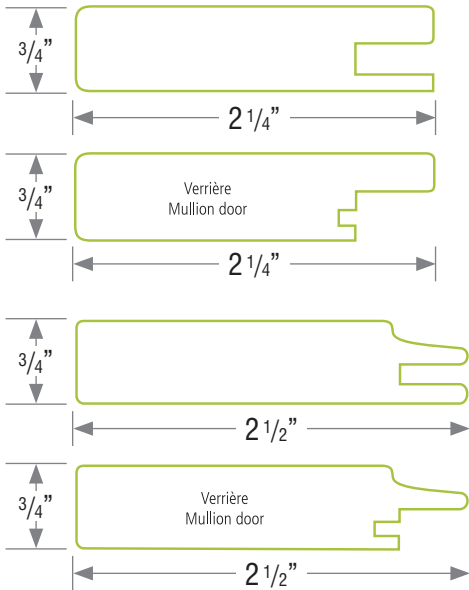

## DIMENSIONS

Minimum	in.	mm
	5 1/4	133.35
	5 1/2	139.7

Maximum	in.	mm
Width:	50 1/2	1282.7
Height:	90	2286

## COLORS

Refer to the colour index or find a vast selection of colors for every taste at [prestolam.com](http://prestolam.com).

EDGE-BANDING  
APPLIED  
— WITH —  
**PUR**  
TECHNOLOGY

- 2 1/4" and 2 1/2" MDF molding wrapped with NEXGEN™
- 1/4" MDF central panel
- 0.5 mm edgebanding in two widths
- 90° assembled door without bevel edge
- To be sold in Canada exclusively