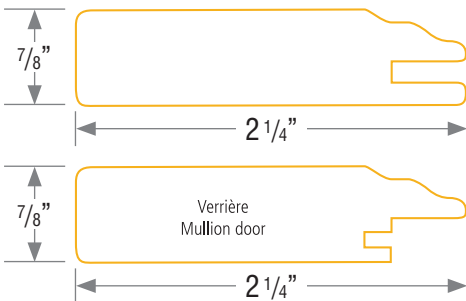

CLASSIC ELEGANCE

NEXGEN™ 7031

DIMENSIONS

Minimum	in.	mm
	4 3/4	120.65

Maximum	in.	mm
Width:	50 1/2	1282.7
Height:	80	2032

COLORS

Refer to the colour index or find a vast selection of colors for every taste at prestolam.com.

- 1/4" central panel in grooved MDF or melamine-faced plasterboard
- 2 1/4" MDF frame