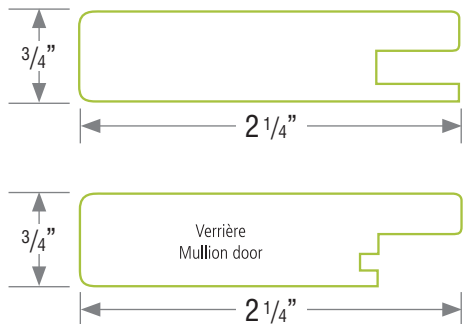

CONTEMPORARY ELEGANCE

NEXGEN™ 7055

DIMENSIONS

Minimum	in.	mm
	4 3/4	120.65
	5 1/2	139.7

Maximum	in.	mm
Width:	50 1/2	1282.7
Height:	90	2286

COLORS

Refer to the colour index or find a vast selection of colors for every taste at prestolam.com.

EDGEBANDING
APPLIED
— WITH —
PUR
TECHNOLOGY

- 2 1/4" MDF molding wrapped with NEXGEN™
- 1/4" MDF central panel
- 0.5 mm edgbanding in two widths
- 90° assembled door with bevel edge
- To be sold in Canada exclusively