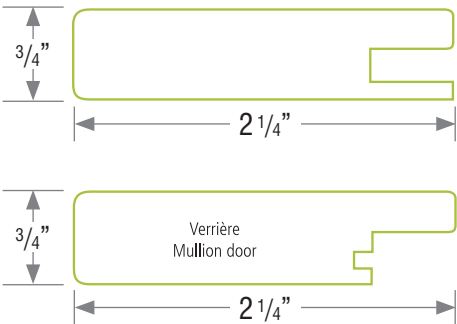

CONTEMPORARY ELEGANCE

7057

DIMENSIONS

Minimum	in.	mm
	4 ³ / ₄	107.95
	5 ¹ / ₂	139.7

Maximum	in.	mm
Width:	50 1/2	1282.7
Height:	90	2286

COLORS

Refer to the colour index or find a vast selection of colors for every taste at prestolam.com.

- 2 1/4" MDF molding wrapped with NEXGEN™
- 1/4" MDF central panel
- 0.5 mm edgebanding in two widths
- 90° assembled door without bevel edge
- To be sold in Canada exclusively

EDGEBANDING
APPLIED
— WITH —
PUR
TECHNOLOGY