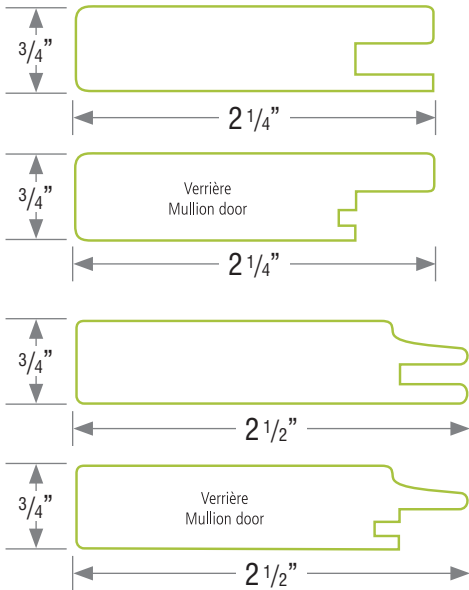

CONTEMPORARY ELEGANCE

NEXGEN™ 7087

DIMENSIONS

Minimum	in.	mm
	5 1/4	133.35
	5 1/2	139.7

Maximum	in.	mm
Width:	50 1/2	1282.7
Height:	90	2286

COLORS

Refer to the colour index or find a vast selection of colors for every taste at prestolam.com.

EDGE-BANDING
APPLIED
— WITH —
PUR
TECHNOLOGY

- 2 1/4" and 2 1/2" MDF molding wrapped with NEXGEN™
- 1/4" MDF central panel
- 0.5 mm edgebanding in two widths
- 90° assembled door without bevel edge
- To be sold in Canada exclusively