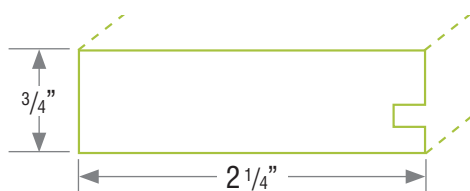

CONTEMPORARY ELEGANCE

Melamine shaker 7210

DIMENSIONS

Minimum	in.	mm
	4 3/4	120.65

Maximum	in.	mm
Width:	50 1/2	1282.7
Height:	90	2286

COLORS

Refer to the colour index or find a vast selection of colors for every taste at prestolam.com.

EDGE BANDING
APPLIED
WITH
PUR
TECHNOLOGY

- Thickness:
 - 3/4" MDF molding
 - 1/4" MDF central panel
- 0.5 mm edgebanding on four sides
- **90° assembled door**
- To be sold in Canada exclusively