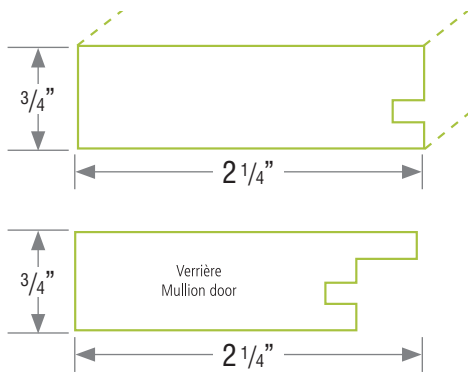

CONTEMPORARY ELEGANCE

7212

DIMENSIONS

Minimum	in.	mm
	4 3/4	120.65

Maximum	in.	mm
Width:	50 1/2	1282.7
Height:	80	2032

- Thickness:
 - 3/4" MDF molding
 - 1/4" MDF central panel
- 0.5 mm edgebanding on four sides
- 45° assembled door